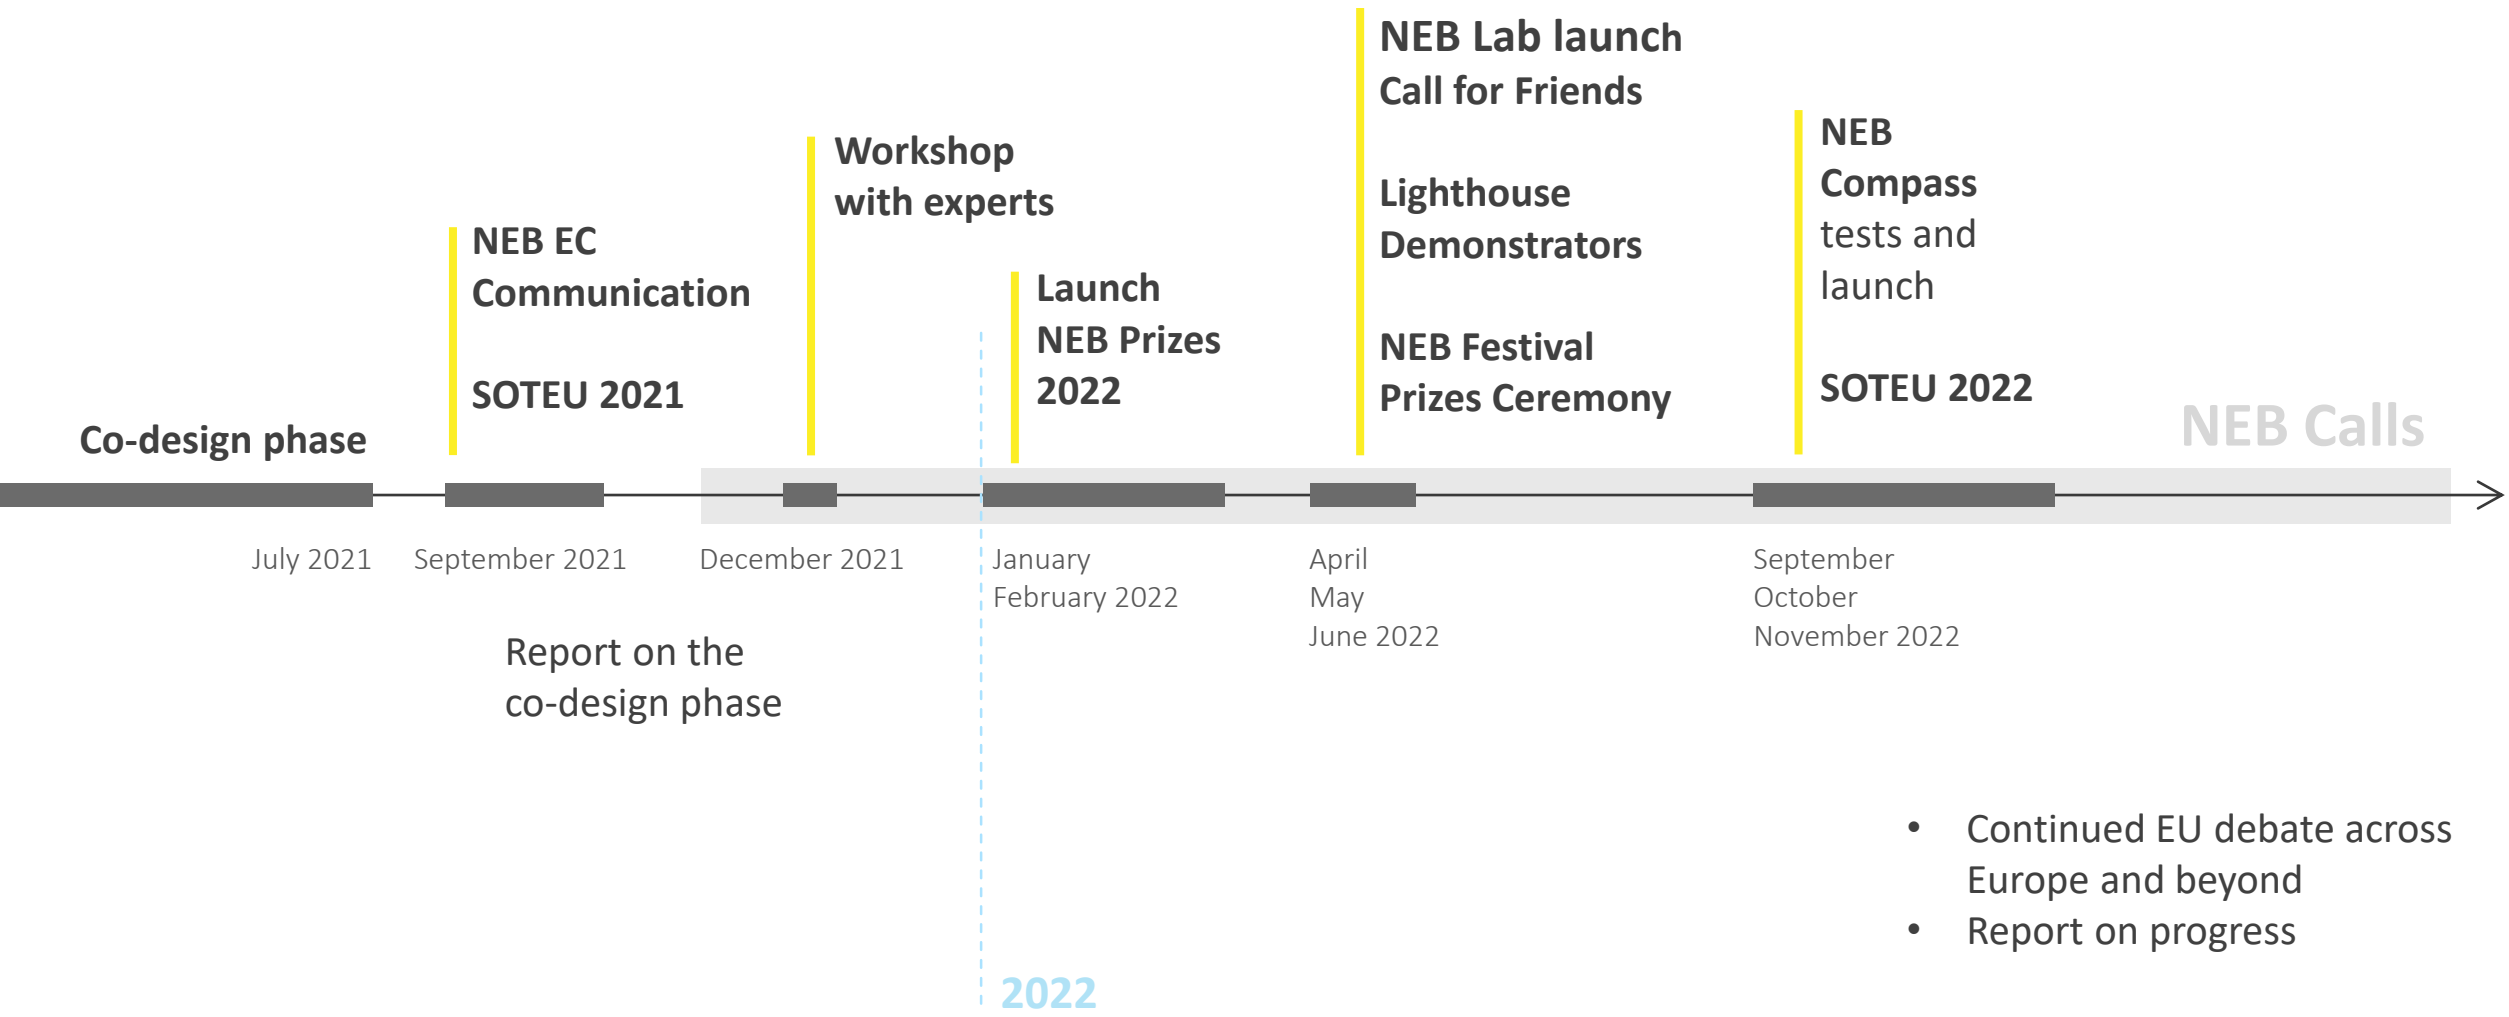

Brussels, 15.9.2021
COM(2021) 573 final

**COMMUNICATION FROM THE COMMISSION TO THE EUROPEAN
PARLIAMENT, THE COUNCIL, THE EUROPEAN ECONOMIC AND SOCIAL
COMMITTEE AND THE COMMITTEE OF THE REGIONS**

**New European Bauhaus
Beautiful, Sustainable, Together**

New European Bauhaus European Commission Communication

15 September 2021

New European Bauhaus timeline

- Continued EU debate across Europe and beyond
- Report on progress

Impacts at 3 levels

- Transforming of places on the ground
- Transforming of the enabling ecosystem for innovation
- Diffusing of new meanings through education and culture