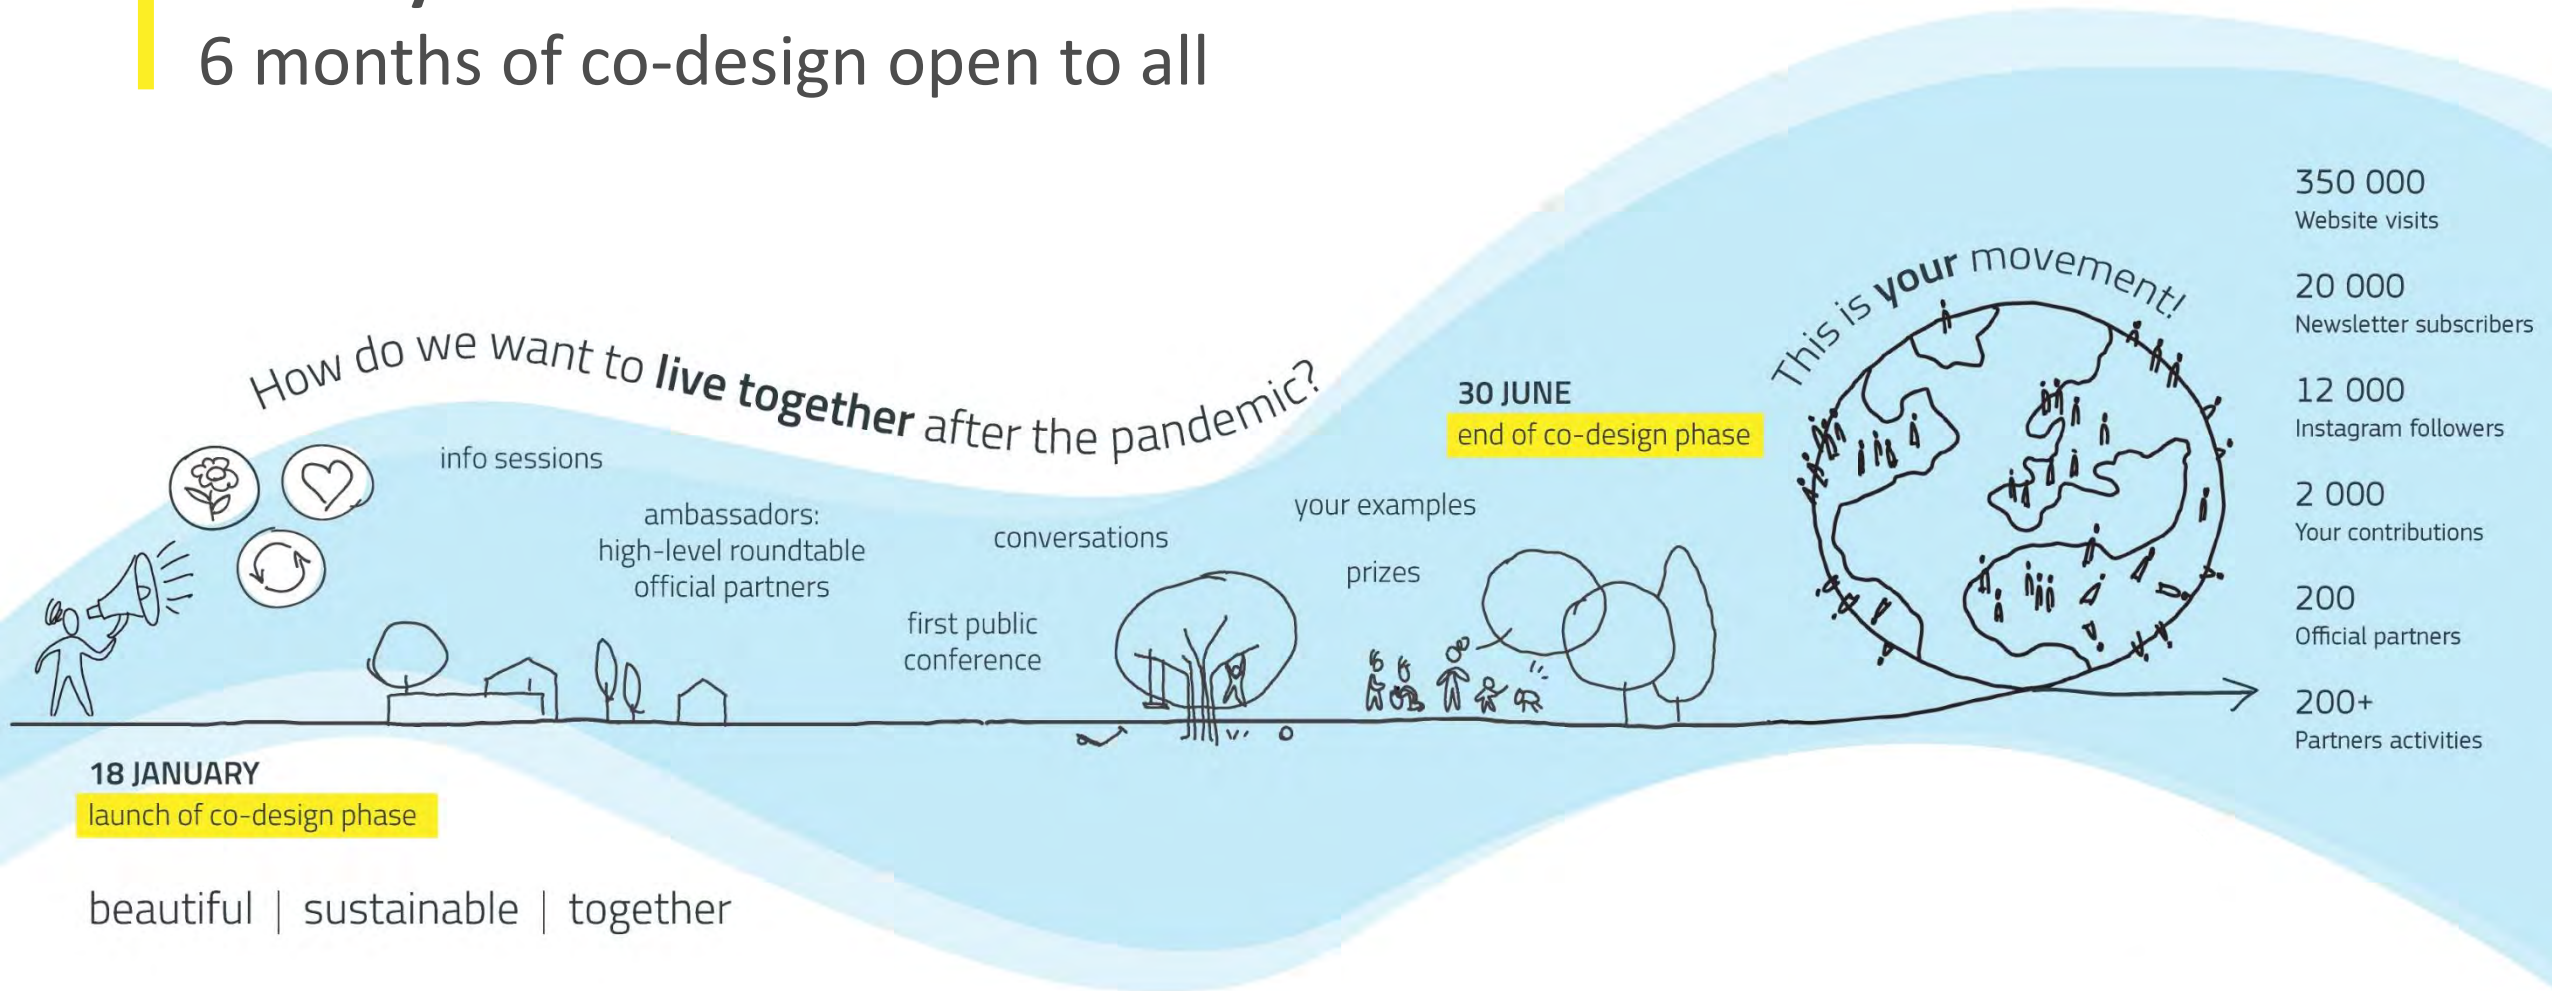

New European Bauhaus

From concept to action

Borut Cink
New European Bauhaus Unit
Joint Research Centre
European Commission

January – June 2021: 6 months of co-design open to all

New European Bauhaus

Principles:

Global/local, participatory and transdisciplinary approach

Thematic axes of the transformation path:

- Reconnecting to nature
- Regaining a sense of belonging
- Prioritising the places and people that need it the most
- The need for long term, life cycle thinking in the industrial ecosystem